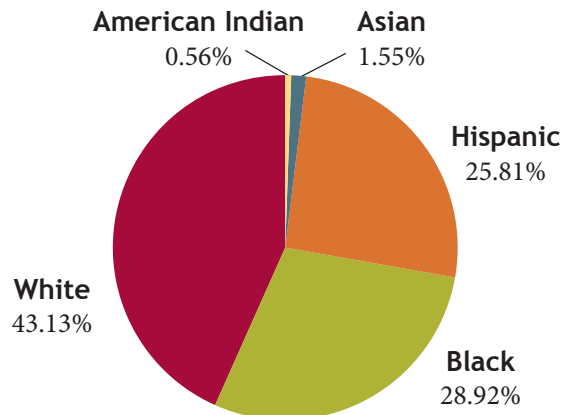

Racine Virtual Learning (RVL) offers a wide array of middle and high school courses

1 Alternative Education Center

Mack Center for middle and high school students

Demographics

Racine Unified School District Fact Sheet